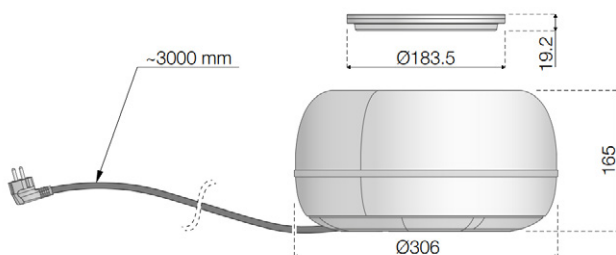

### SPECIFICATIONS

- Max voltage 250 V 50 Hz
- Max electric current 16 A
- Number of outlets 4 × CEE 7/7
- Number of USB 2 × USB-A
- USB charger 5 V max 2.4 A
- Protection Overheating Yes
- Grounded Yes
- Connection cable 3 m
- Max load 3680 W
- Color Gray / Sand
- Cable connection Schuko Type F (CEE 7/4)
- Certification CE, GS