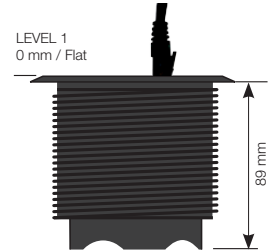

Powerdot

Three level unit

Black 935-PD12

White 935-PD12W

Principle for height adjustment

CERTIFIED ACCORDING TO
CE AND GS STANDARD

-  1 POWER
-  1 DATA
-  1 USB-CHARGER

Unique patent pending technology

These satellite outlets are well suited for both individual desks and conference tables. Their combined use offer a complete technical solution, when a wide range of options is required. The satellite is easily mounted in table tops and can after that be adjusted in three levels depending on desired feature or needs.

Can also be supplemented with decor frame for installation of 1, 2 or 4 satellites in groups.

SPECIFICATIONS

- Electrical Connection:
Schuko / grounded 1.5m
Data CAT6
USB Charger 5V, 2100 mA
- Adjustable in 3 levels
- Drilling diameter 79 mm
- Power, data, USB charger
Black 935-PD12
White 935-PD12W
- Accessories:
- Decor frame, 115x115 mm
- Cover lid
Available in Silver / White / Black