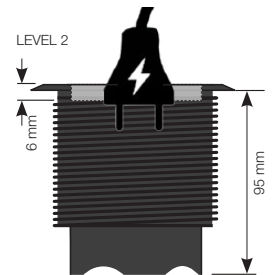

Powerdot

Three level unit

Black 935-PD12

White 935-PD12W

Principle for height adjustment

CERTIFIED ACCORDING TO
CE AND GS STANDARD

-  1 POWER
-  1 DATA
-  1 USB-CHARGER

Unique patent pending technology

These satellite outlets are well suited for both individual desks and conference tables. Their combined use offer a complete technical solution, when a wide range of options is required. The satellite is easily mounted in table tops and can after that be adjusted in three levels depending on desired feature or needs.

Can also be supplemented with decor frame for installation of 1, 2 or 4 satellites in groups.

SPECIFICATIONS

- Electrical Connection:
Schuko / grounded 1.5m
Data CAT6
USB Charger 5V, 2100 mA
- Adjustable in 3 levels
- Drilling diameter 79 mm
- Power, data, USB charger
Black 935-PD12
White 935-PD12W
- Accessories:
- Decor frame, 115x115 mm
- Cover lid
Available in Silver / White / Black