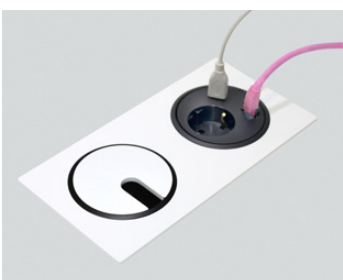

Powerdot

Three level unit

Black 935-PD12

White 935-PD12W

Principle for height adjustment

CERTIFIED ACCORDING TO
CE AND GS STANDARD

-  1 POWER
-  1 DATA
-  1 USB-CHARGER

Unique patent pending technology

These satellite outlets are well suited for both individual desks and conference tables. Their combined use offer a complete technical solution, when a wide range of options is required. The satellite is easily mounted in table tops and can after that be adjusted in three levels depending on desired feature or needs.

Can also be supplemented with decor frame for installation of 1, 2 or 4 satellites in groups.

SPECIFICATIONS

- Electrical Connection:
Schuko / grounded 1.5m
Data CAT6
USB Charger 5V, 2100 mA
- Adjustable in 3 levels
- Drilling diameter 79 mm
- Power, data, USB charger
Black 935-PD12
White 935-PD12W
- Accessories:
- Decor frame, 115x115 mm
- Cover lid
Available in Silver / White / Black