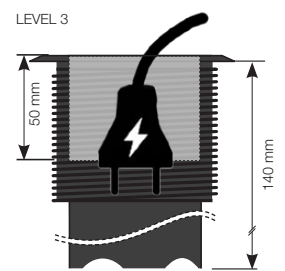

Powerdot

Three level unit

Black 935-PD12

White 935-PD12W

Principle for height adjustment

CERTIFIED ACCORDING TO
CE AND GS STANDARD

-  1 POWER
-  1 DATA
-  1 USB-CHARGER

Unique patent pending technology

These satellite outlets are well suited for both individual desks and conference tables. Their combined use offer a complete technical solution, when a wide range of options is required. The satellite is easily mounted in table tops and can after that be adjusted in three levels depending on desired feature or needs.

Can also be supplemented with decor frame for installation of 1, 2 or 4 satellites in groups.

SPECIFICATIONS

- Electrical Connection:
Schuko / grounded 1.5m
Data CAT6
USB Charger 5V, 2100 mA
- Adjustable in 3 levels
- Drilling diameter 79 mm
- Power, data, USB charger
Black 935-PD12
White 935-PD12W
- Accessories:
- Decor frame, 115x115 mm
- Cover lid
Available in Silver / White / Black