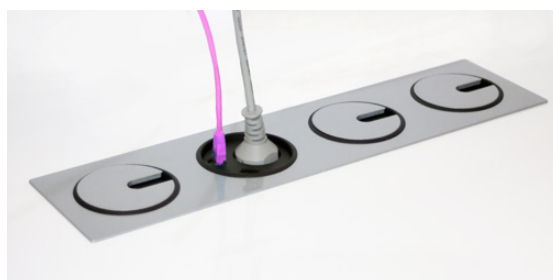

Powerdot

Three level unit

Black 935-PD12

White 935-PD12W

Principle for height adjustment

CERTIFIED ACCORDING TO
CE AND GS STANDARD

-  1 POWER
-  1 DATA
-  1 USB-CHARGER

Unique patent pending technology

These satellite outlets are well suited for both individual desks and conference tables. Their combined use offer a complete technical solution, when a wide range of options is required. The satellite is easily mounted in table tops and can after that be adjusted in three levels depending on desired feature or needs.

Can also be supplemented with decor frame for installation of 1, 2 or 4 satellites in groups.

SPECIFICATIONS

- Electrical Connection:
Schuko / grounded 1.5m
Data CAT6
USB Charger 5V, 2100 mA
- Adjustable in 3 levels
- Drilling diameter 79 mm
- Power, data, USB charger
Black 935-PD12
White 935-PD12W
- Accessories:
- Decor frame, 115x115 mm
- Cover lid
Available in Silver / White / Black