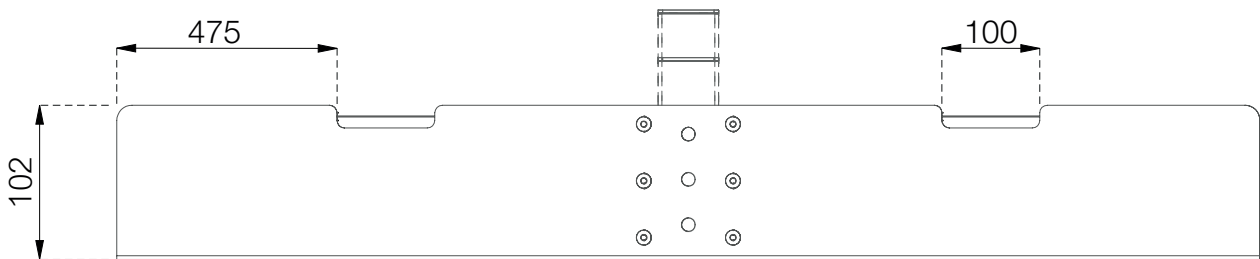

429-PI03

LiftPipe - 1450 mm

Top view

Rear view

Side view