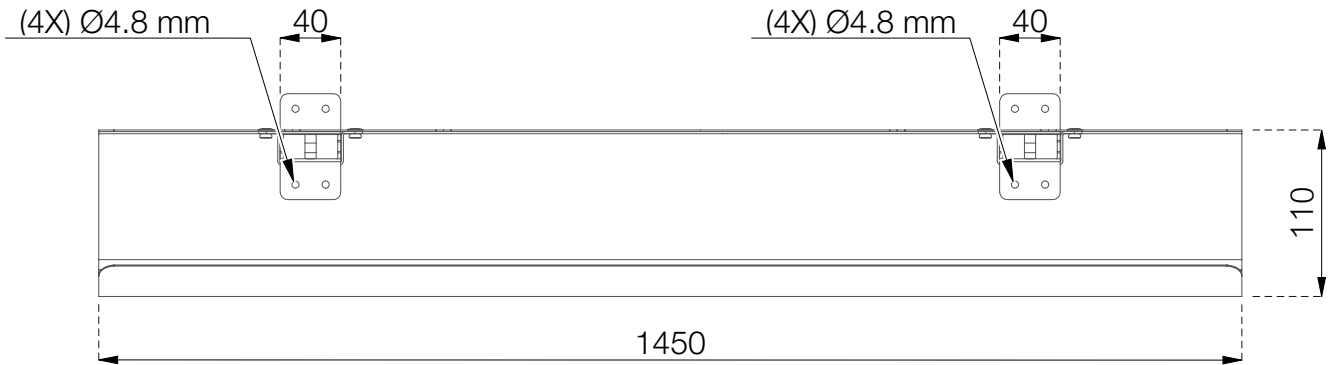

429-PI03

LiftPipe - 1450 mm

Top view

Rear view

Side view