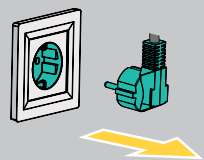

Iris

1

2

3

4

5

- 4x Euro / Type F outlets
- 2x USB-A Chargers ports

🔒 +55° C 🔥
🔓

Cleaning

A

B

C

Damp piece of cloth or soft sponge for hard surfaces

D

Damp piece of cloth or soft sponge with mild detergent or carpet shampoo for the soft felt surfaces

E