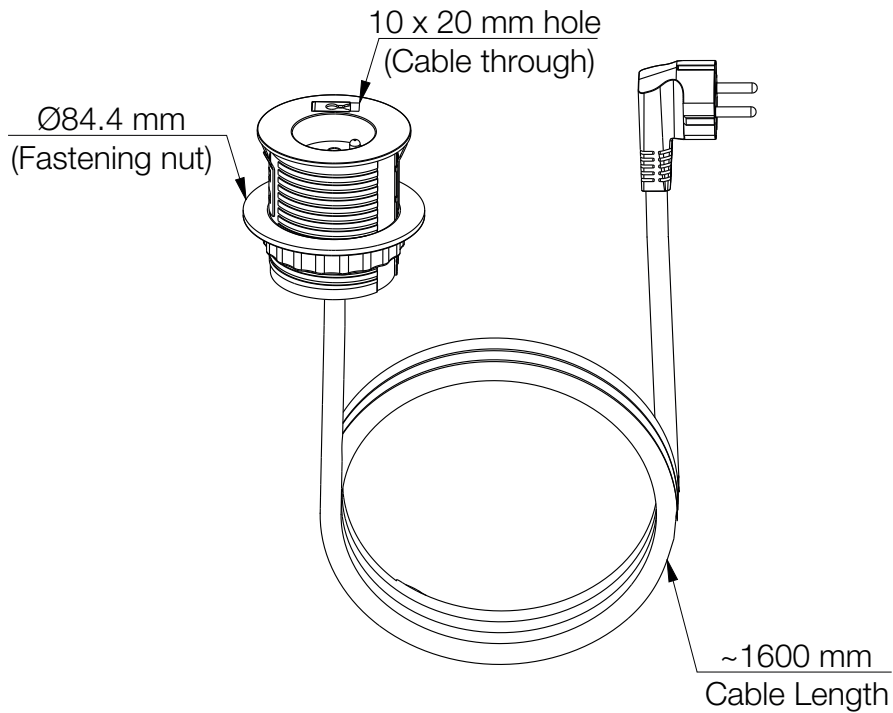

□ 935-PM80W

■ 935-PM80

Powerdot MIDI - 1 Power, 1 Slot French version

Front View

Oriented Side View - With cable and fastening nut

Maximum table thickness: 52 mm