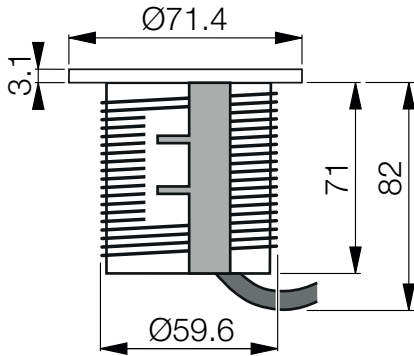

□ 935-PM80W

■ 935-PM80

Powerdot MIDI - 1 Power, 1 Slot French version

Front View

Oriented Side View - With cable and fastening nut

Maximum table thickness: 52 mm