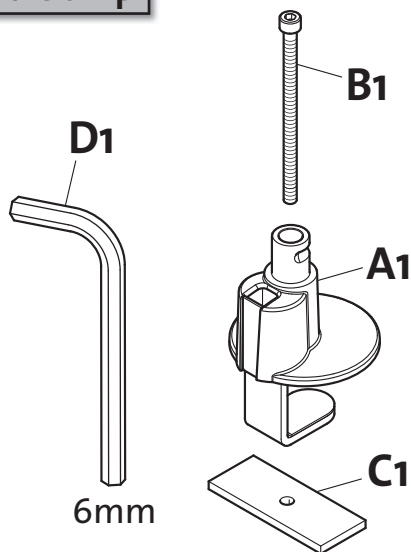

NOVUS[®] Clu-Arm
 max. X kg

Clu clamp

Clu column adapter

Clu I

Clu II

Clu III

Clu clamp 1a

Clu clamp 1b

Clu column adapter 1c

2

3

Headquarters:

Novus Dahle GmbH
Breslauer Straße 34-38
49808 Lingen (Ems)
Germany

Service contact:

Novus Dahle GmbH
Hessenweg 53
49811 Lingen (Ems)
Germany
Tel.: +49 (0) 591 9140-457
Fax: +49 (0) 591 9140-841
E-Mail: info@novus-dahle.com
Web: www.novus-dahle.com