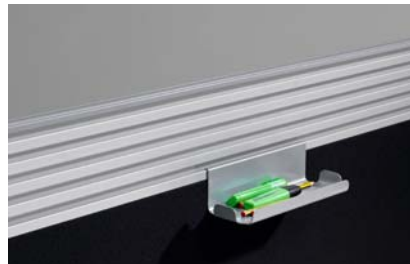

A stylish family of workstation accessories to make the best use of your personal work space.

Vertical Memo Tray
H 237 W 330 D 64

Memo Board
H 210 W 290 D 8

Name Badge
H 44 W 210 D 13

Stacker
H 270 W 340 D 15

Pen Tray
H 93 W 244 D 63

Telephone Holder
H 200 W 250 D 200

Bottle Holder
H 82 W 94 D 82

A4 Paper Tray
H 250 W 340 D 62

Float Accessories

The modern workplace is changing along with the way we work. The workstation itself is used in different ways by different people all with one thing in common - the need for flexible, organised space. Float accessories can free your desk, personalise your desk and help others identify you if you are hot-desking or visiting.

The float family is made from 1.5mm mild steel and comes in white, silver or black powder coated finishes and easily fits onto screen management rail profiles.

Available in white, black and silver

Cert No. GB09/77672